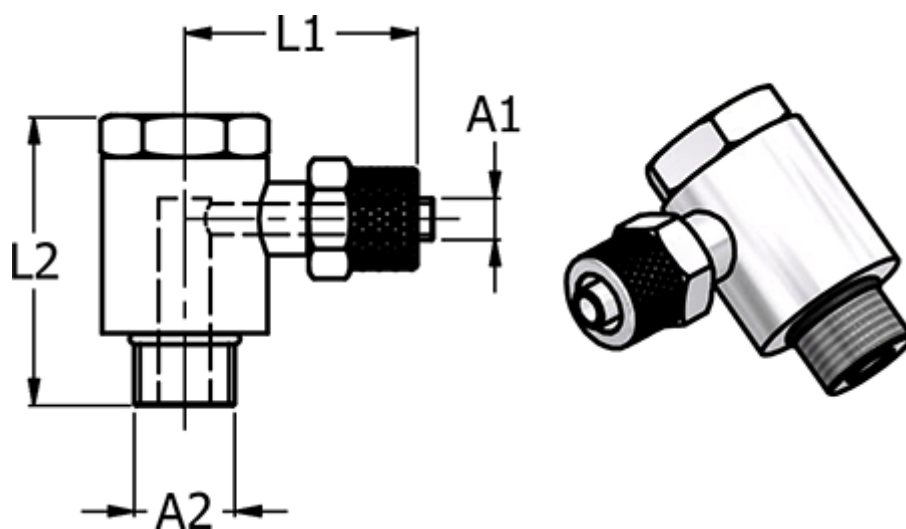

Article number: 586136146

Description: Push-on fitting 13.614-6, metal G 1/4"/Ø6/4
Banjovinkel

Measures

= -	NV	= 17
= -	Thread A2 = G 1/4"	
= -		
= -		
= -		

Hose diameter A1 = 6/4

L1 = 26.5

L2 = 33.0